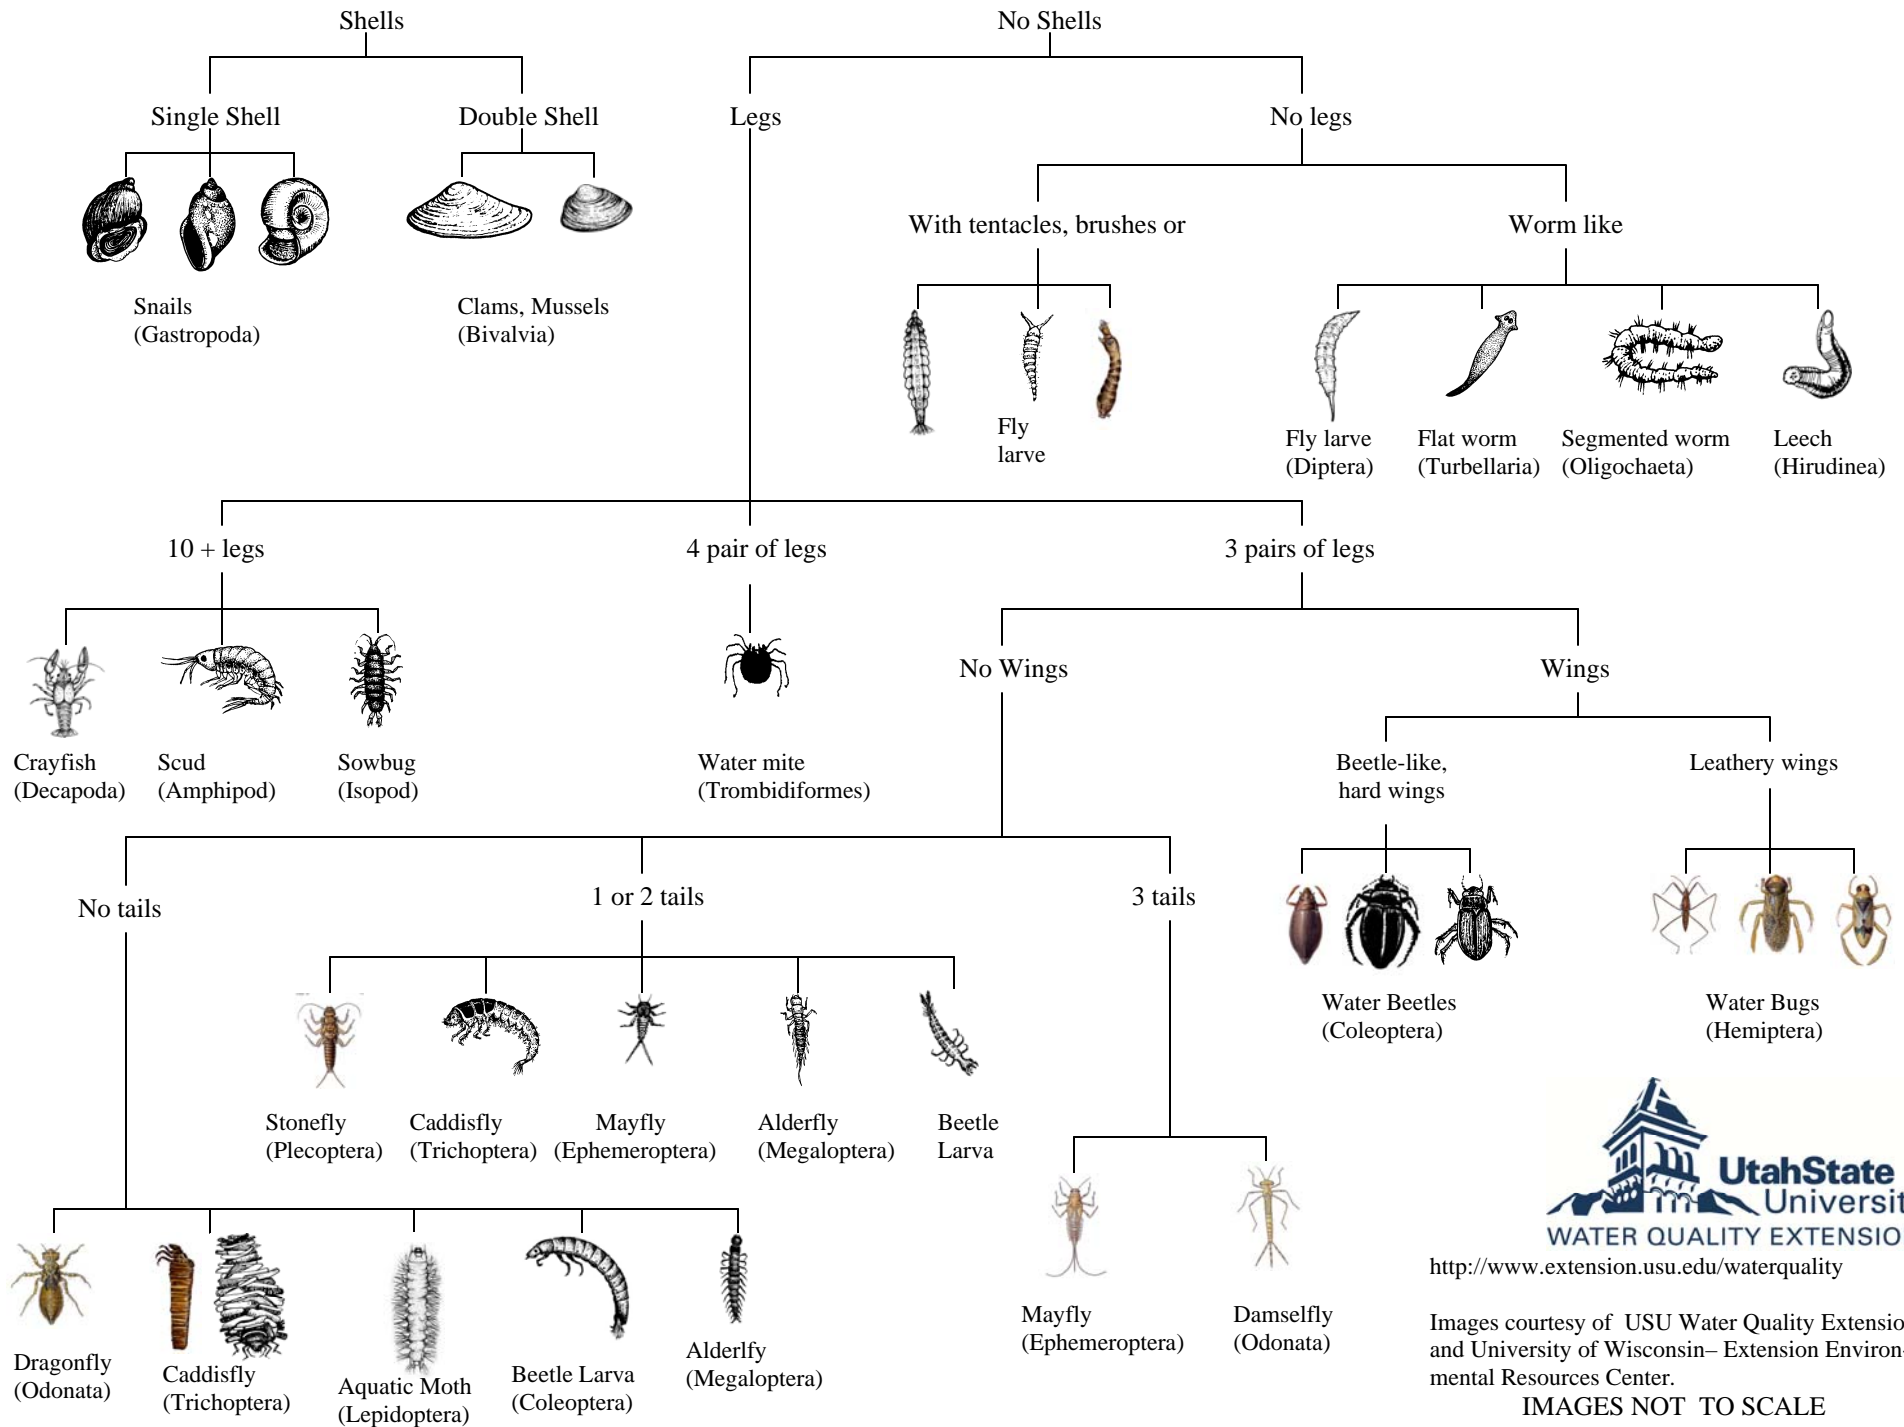

Key to Macroinvertebrate Life in Ponds and Rivers in Utah

<http://www.extension.usu.edu/waterquality>

Images courtesy of USU Water Quality Extension and University of Wisconsin– Extension Environmental Resources Center.

IMAGES NOT TO SCALE